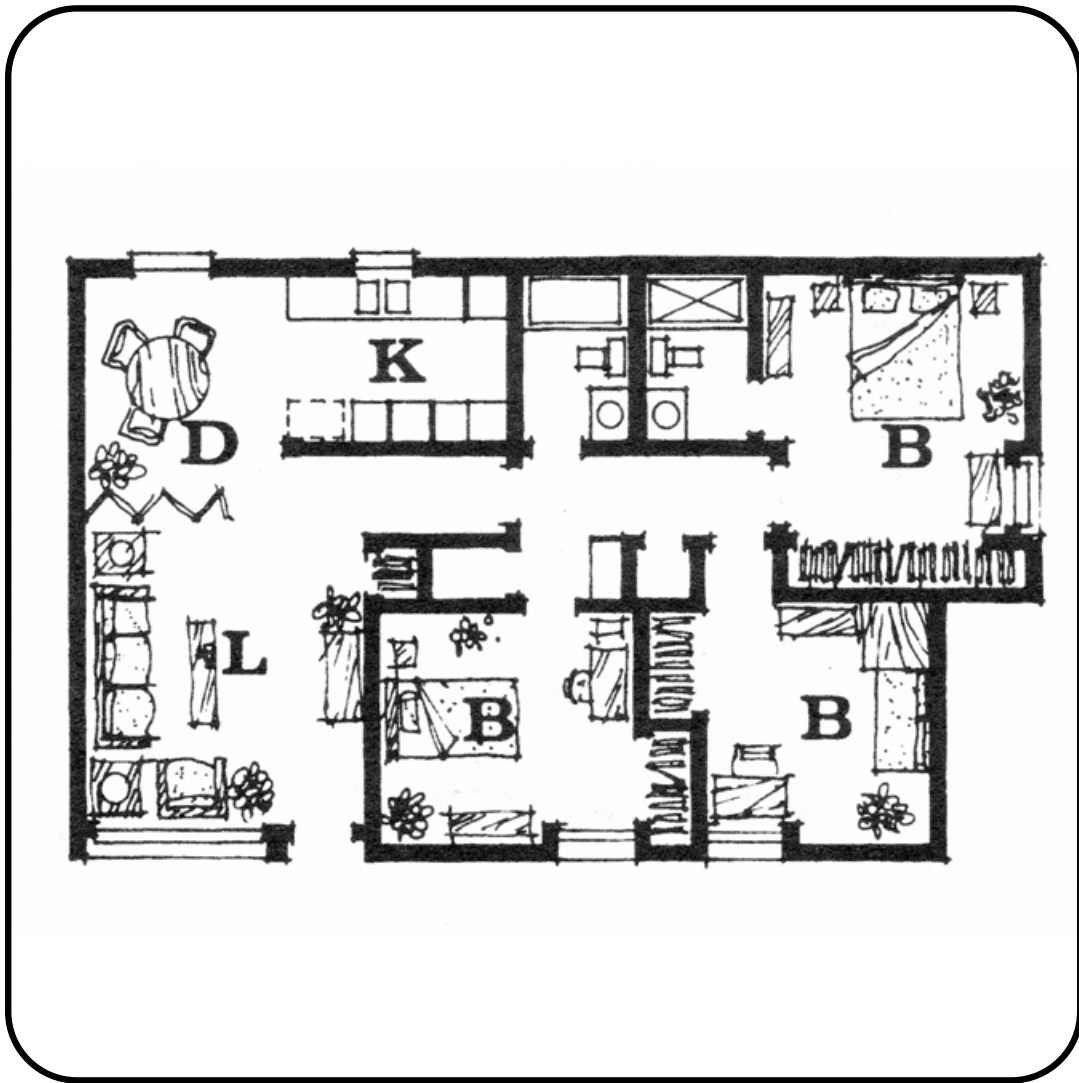

## FLOOR PLAN A

VILLA SANTA FE LUXURY APARTMENT COMMUNITY  
601 W Santa Fe Ave., Placentia, CA 92870 | Tel: (714) 524-8990