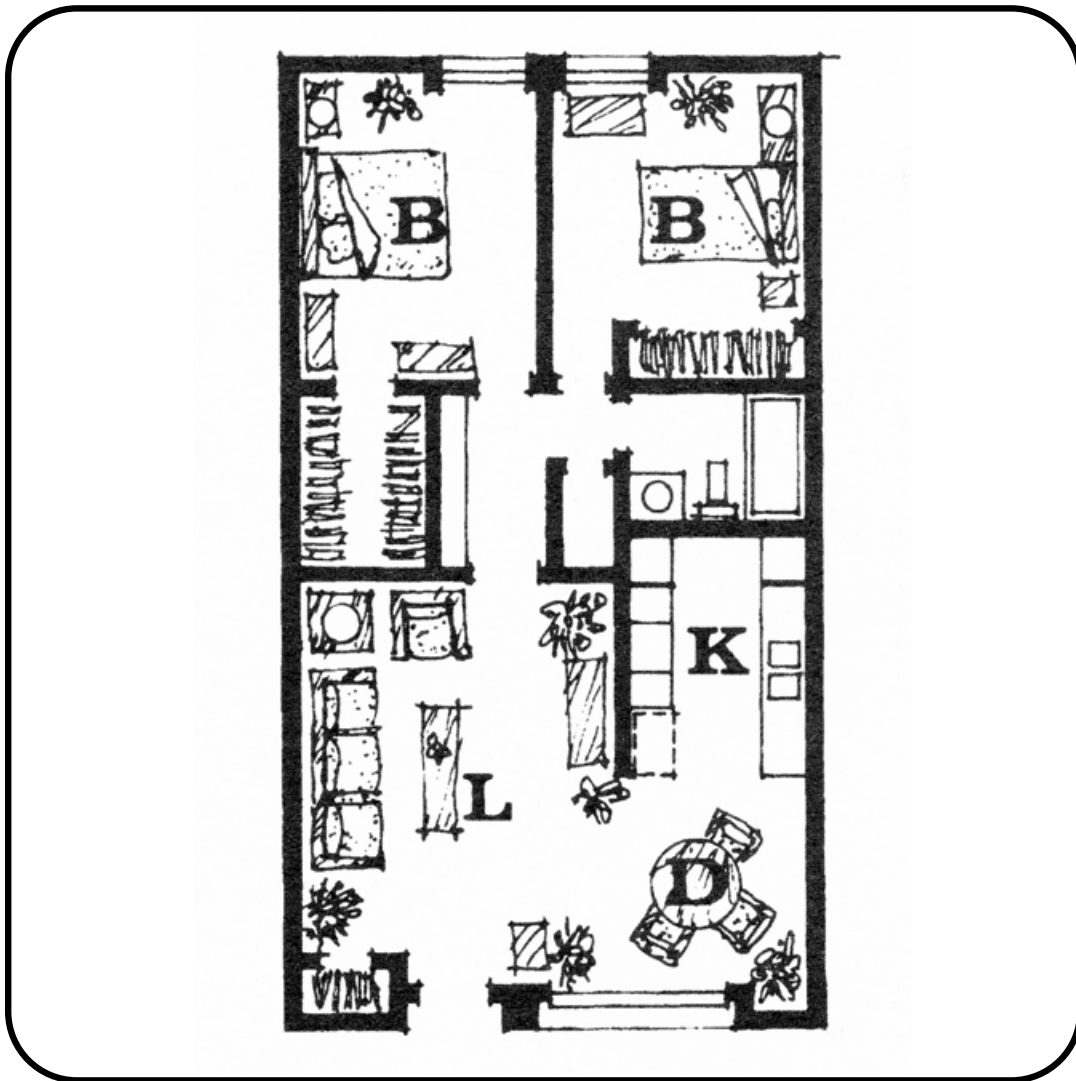

VILLA SANTA FE APARTMENTS
WWW.VILLASANTAFE-APTS.COM

FLOOR PLAN B

VILLA SANTA FE LUXARY APARTMENT COMMUNITY
601 W Santa Fe Ave., Placentia, CA 92870 | Tel: (714) 524-8990