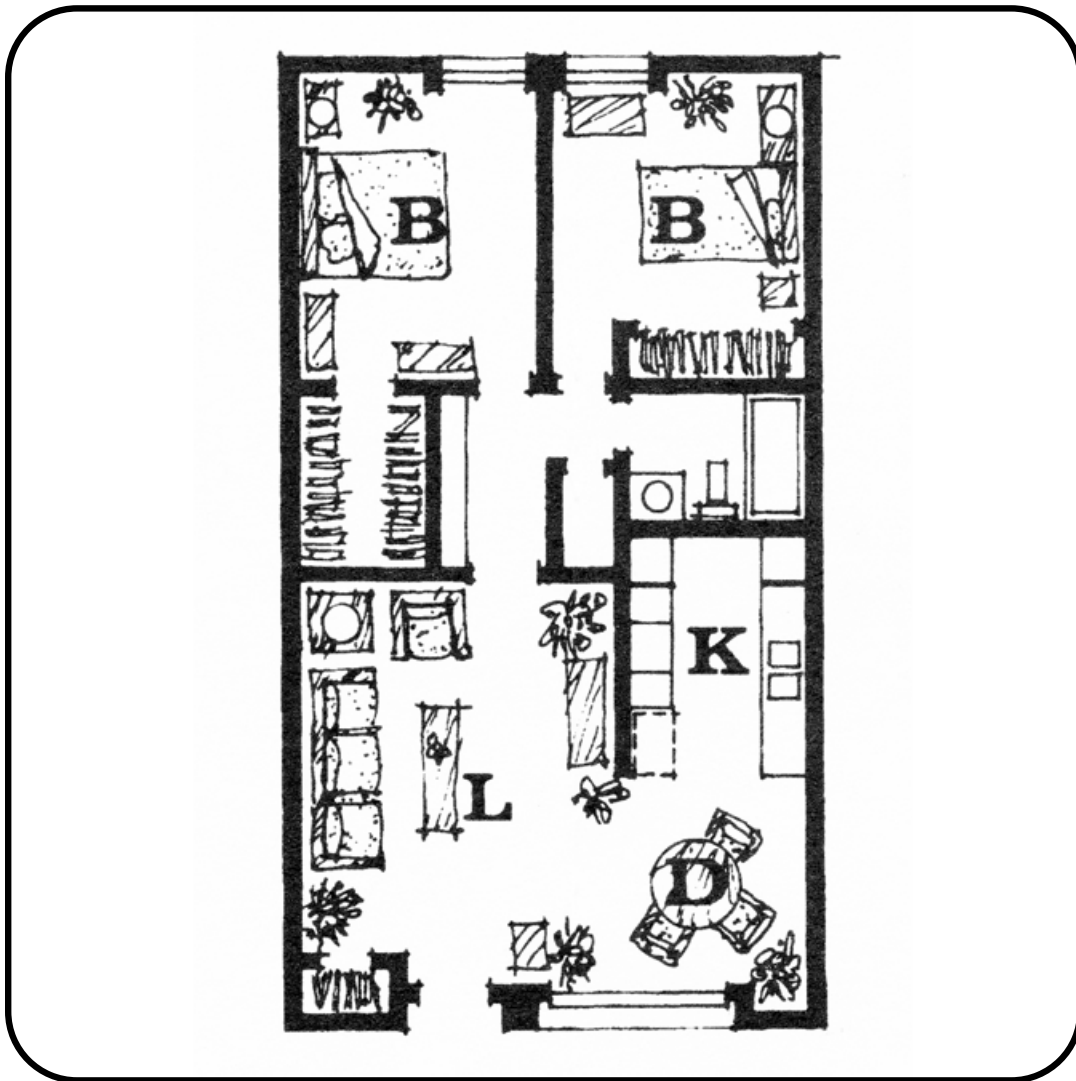

VILLA SANTA FE APARTMENTS  
WWW.VILLASANTAFE-APTS.COM

FLOOR PLAN B

VILLA SANTA FE LUXARY APARTMENT COMMUNITY  
601 W Santa Fe Ave., Placentia, CA 92870 | Tel: (714) 524-8990