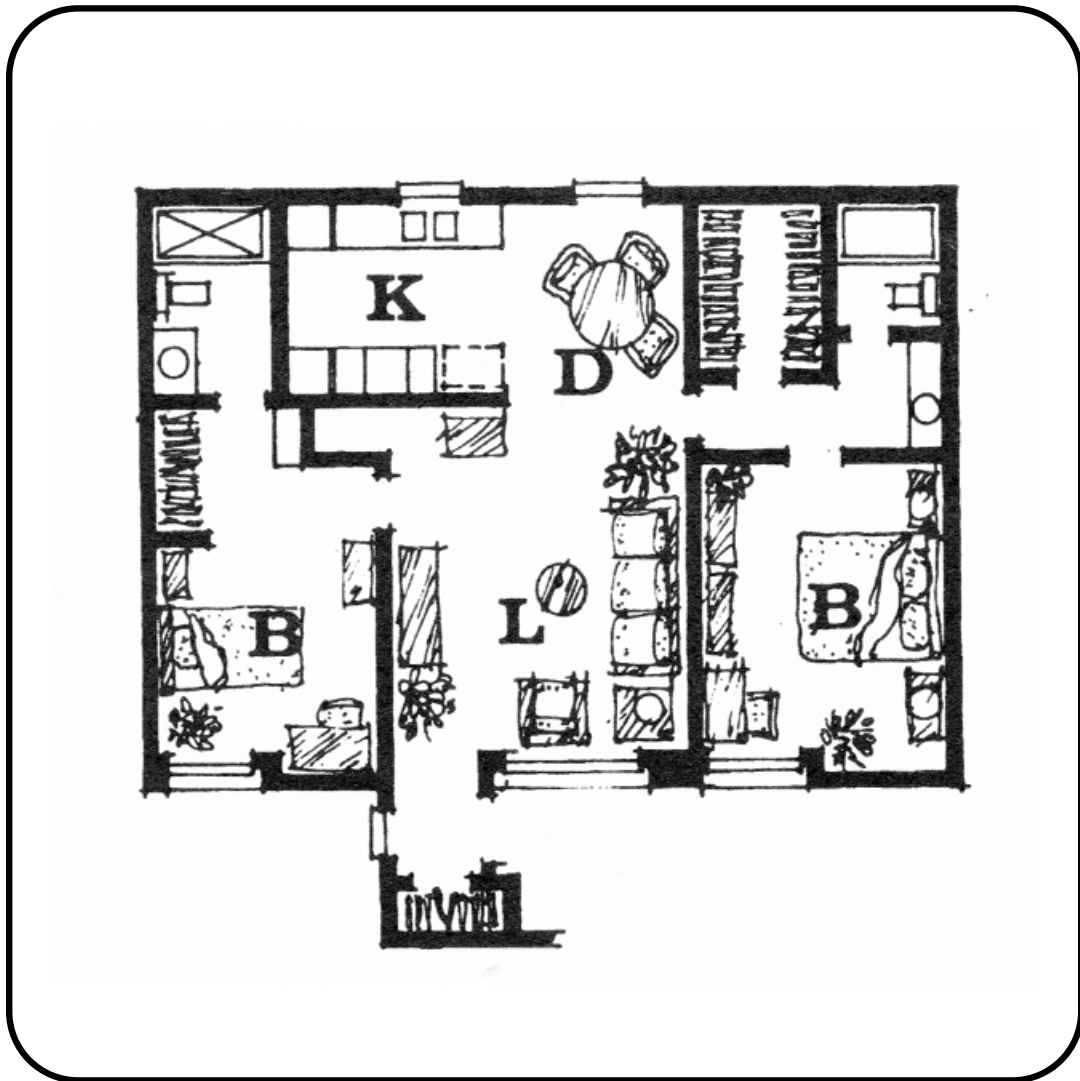

VILLA SANTA FE APARTMENTS

WWW.VILLASANTAFE-APTS.COM

FLOOR PLAN C

VILLA SANTA FE LUXURY APARTMENT COMMUNITY
601 W Santa Fe Ave., Placentia, CA 92870 | Tel: (714) 524-8990