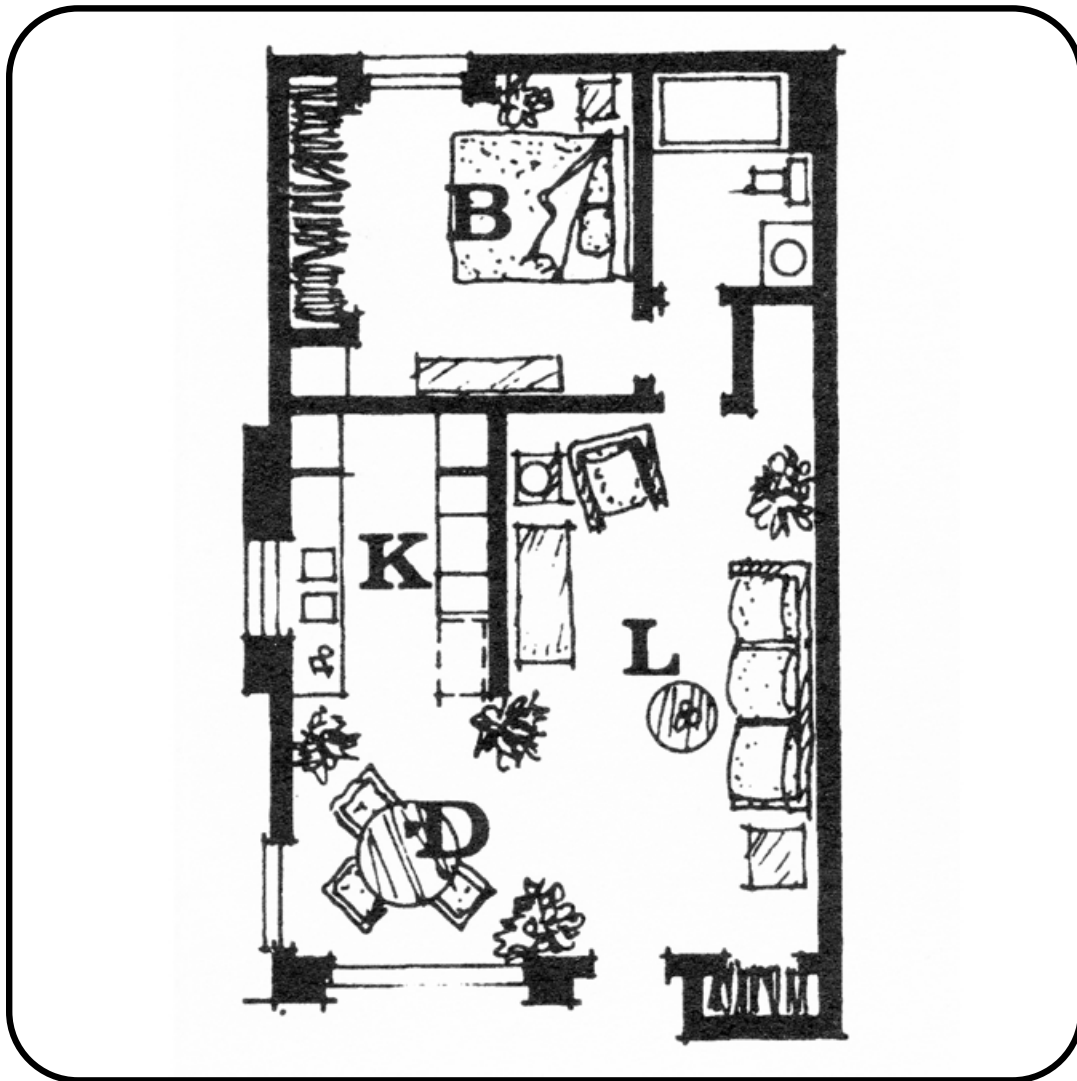

VILLA SANTA FE APARTMENTS

WWW.VILLASANTAFE-APTS.COM

FLOOR PLAN D

VILLA SANTA FE LUXARY APARTMENT COMMUNITY
601 W Santa Fe Ave., Placentia, CA 92870 | Tel: (714) 524-8990