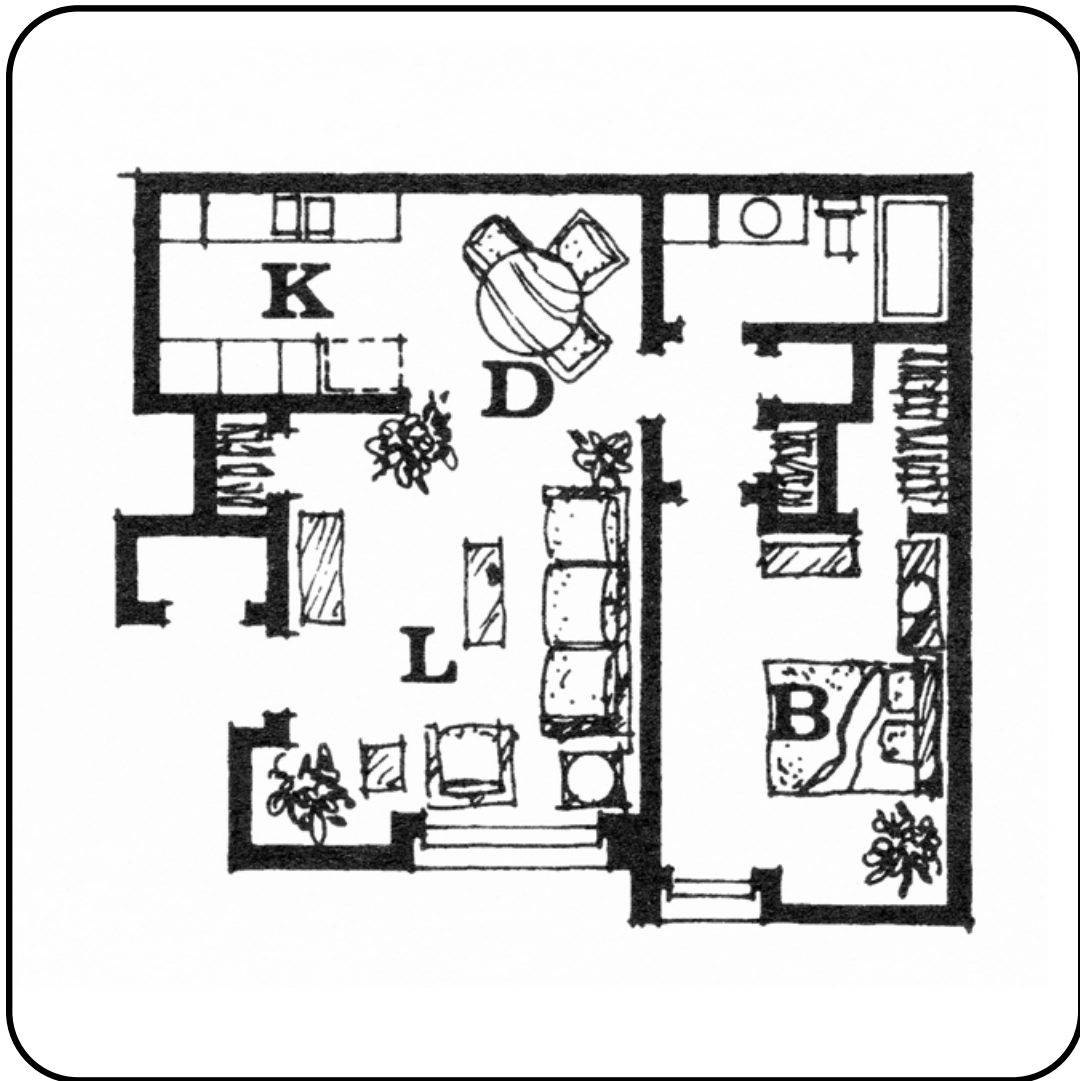

VILLA SANTA FE APARTMENTS
WWW.VILLASANTAFE-APTS.COM

FLOOR PLAN E

VILLA SANTA FE LUXARY APARTMENT COMMUNITY
601 W Santa Fe Ave., Placentia, CA 92870 | Tel: (714) 524-8990