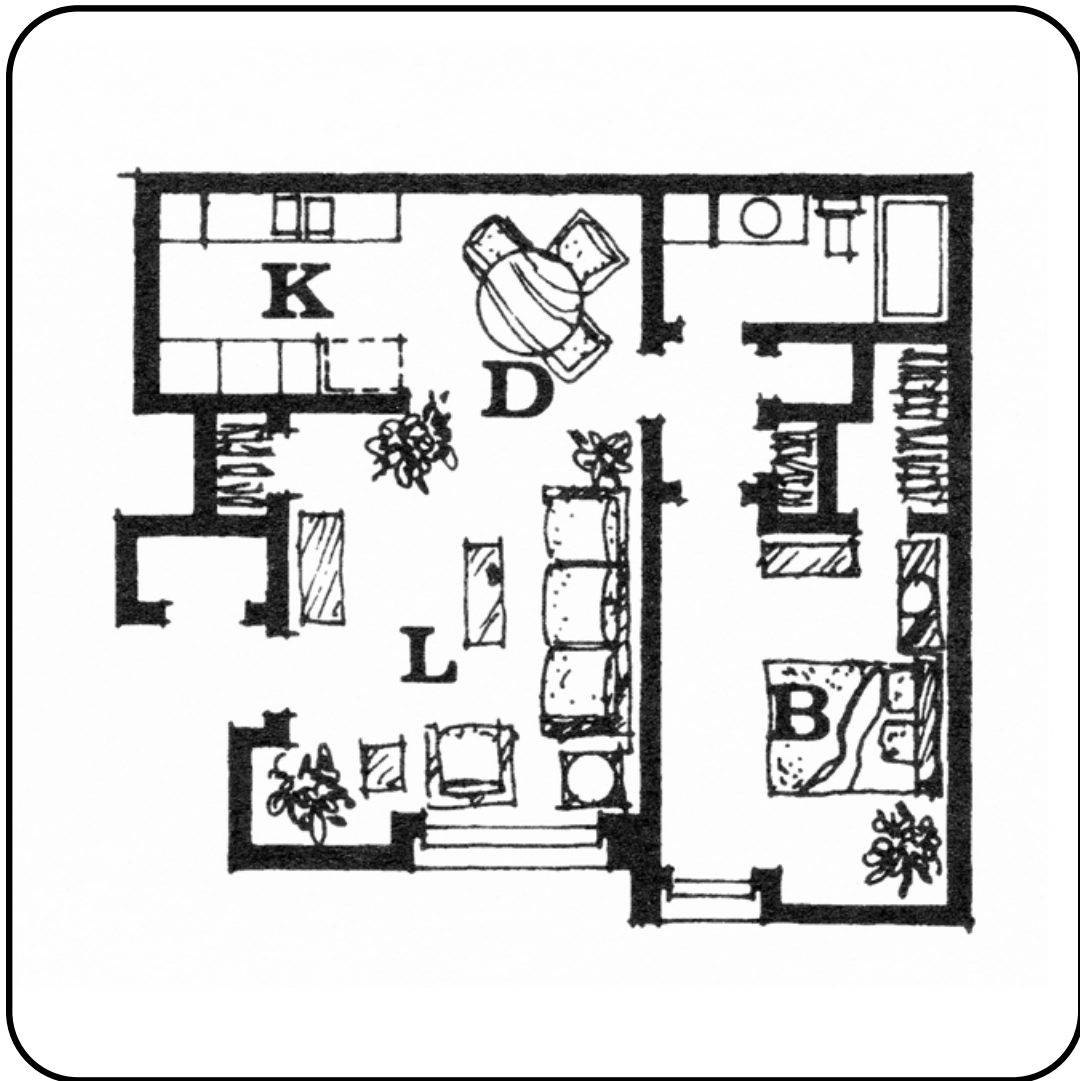

VILLA SANTA FE APARTMENTS

WWW.VILLASANTAFE-APTS.COM

FLOOR PLAN E

VILLA SANTA FE LUXURY APARTMENT COMMUNITY
601 W Santa Fe Ave., Placentia, CA 92870 | Tel: (714) 524-8990